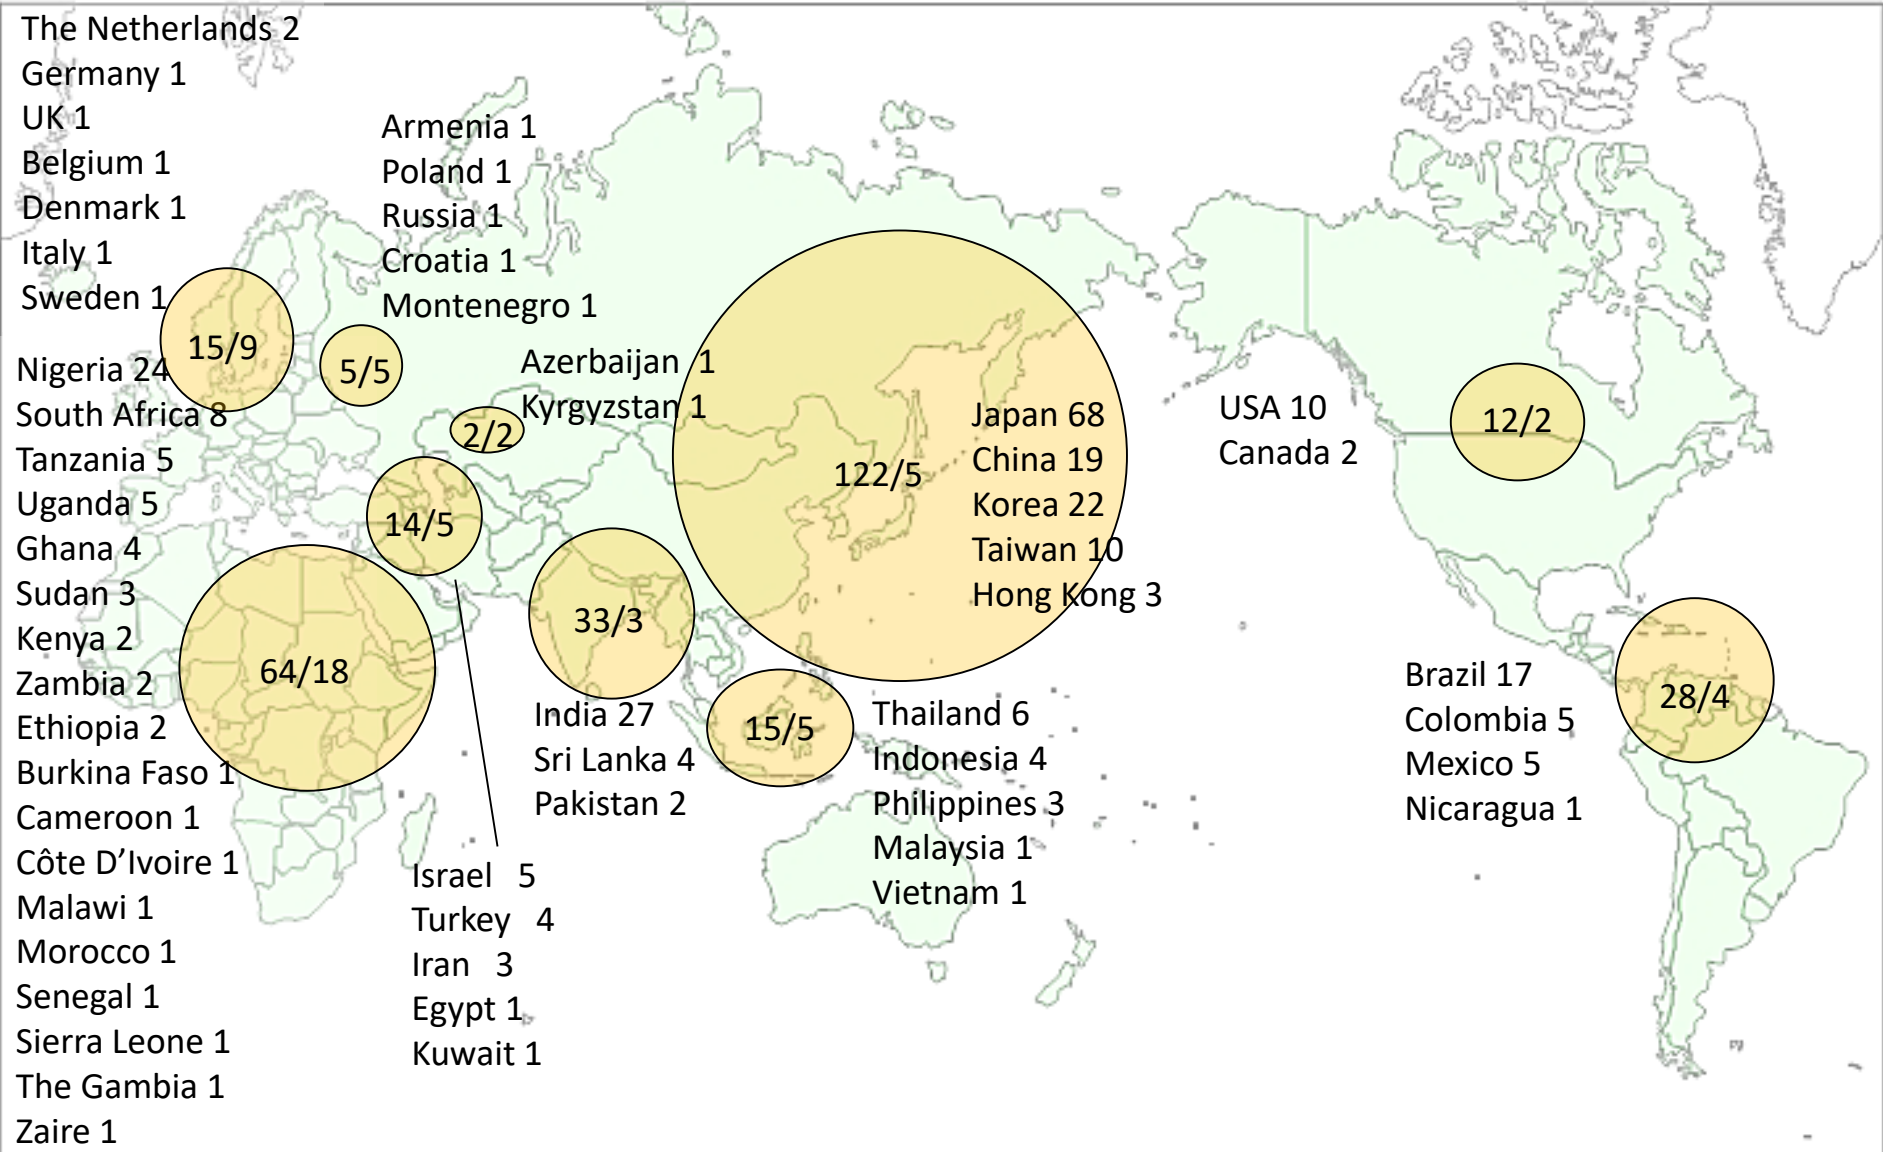

## 310 Fellows from 58 Countries

France 4  
 Switzerland 3  
 The Netherlands 2  
 Germany 1  
 UK 1  
 Belgium 1  
 Denmark 1  
 Italy 1  
 Sweden 1  
 Nigeria 24  
 South Africa 8  
 Tanzania 5  
 Uganda 5  
 Ghana 4  
 Sudan 3  
 Kenya 2  
 Zambia 2  
 Ethiopia 2  
 Burkina Faso 1  
 Cameroon 1  
 Côte D'Ivoire 1  
 Malawi 1  
 Morocco 1  
 Senegal 1  
 Sierra Leone 1  
 The Gambia 1  
 Zaire 1

Armenia 1  
 Poland 1  
 Russia 1  
 Croatia 1  
 Montenegro 1

Azerbaijan 1  
 Kyrgyzstan 1

14/5

33/3

India 27  
 Sri Lanka 4  
 Pakistan 2

15/5

122/5

Japan 68  
 China 19  
 Korea 22  
 Taiwan 10  
 Hong Kong 3

USA 10  
 Canada 2

12/2

Brazil 17  
 Colombia 5  
 Mexico 5  
 Nicaragua 1

28/4

# Takemi Fellow 1984-2020

310 Fellows from 58 Countries